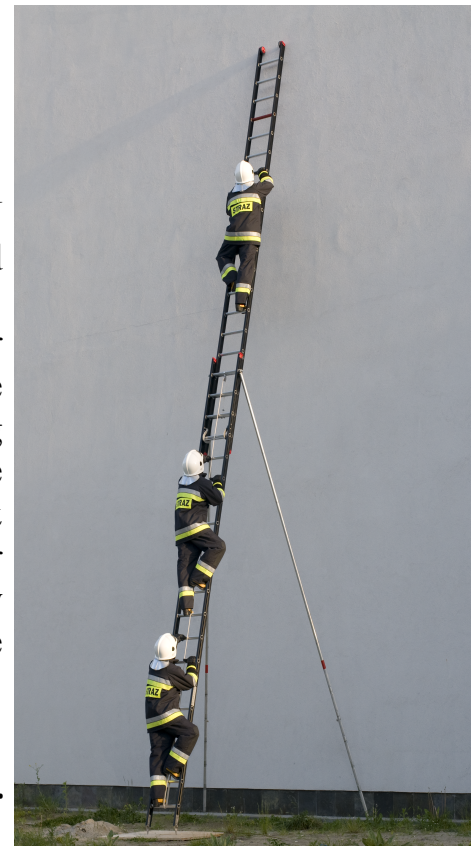

## ZS2100/3, ZS2095/3, ZS2083/3 & ZS2100/3H, ZS2095/3H, ZS2083/3H The rescue and portables three-person ladders from aluminum.

Relax. It's a Makros. Working at height has several risks. Choosing Makros is choosing safety, quality and durability. Makros access equipment meets and exceeds the latest European safety standards.

Our ladders have Certificates of Accordance with PN-EN 1147 written by The Józef Tuliszkowski Scientific and Research Centre for Fire Protection. (\*does not have)

The parts of the extension ladders are sliding into each other profiles, therefore creating a very strong construction. The open profile of sliding into each other and the patented rung fixation creates a very light and easy to handle ladder and make it possible to grant a 10 years guarantee for construction & material failures. The black powder coated surface of the ladder make sure that the material remains a good temperature at every moment. That is particularly important in winter, when the temperature can be well below 0°C.

### **ZS 2100/3, ZS 2095/3, ZS 2083/3**

**A 2 part, rope operated aluminium ladder, assigned for three person, included supports legs.**

**ZS 2100/3H, ZS 2095/3H, ZS 2083/3H with extra brake ropes Adjustable every 28 cm**