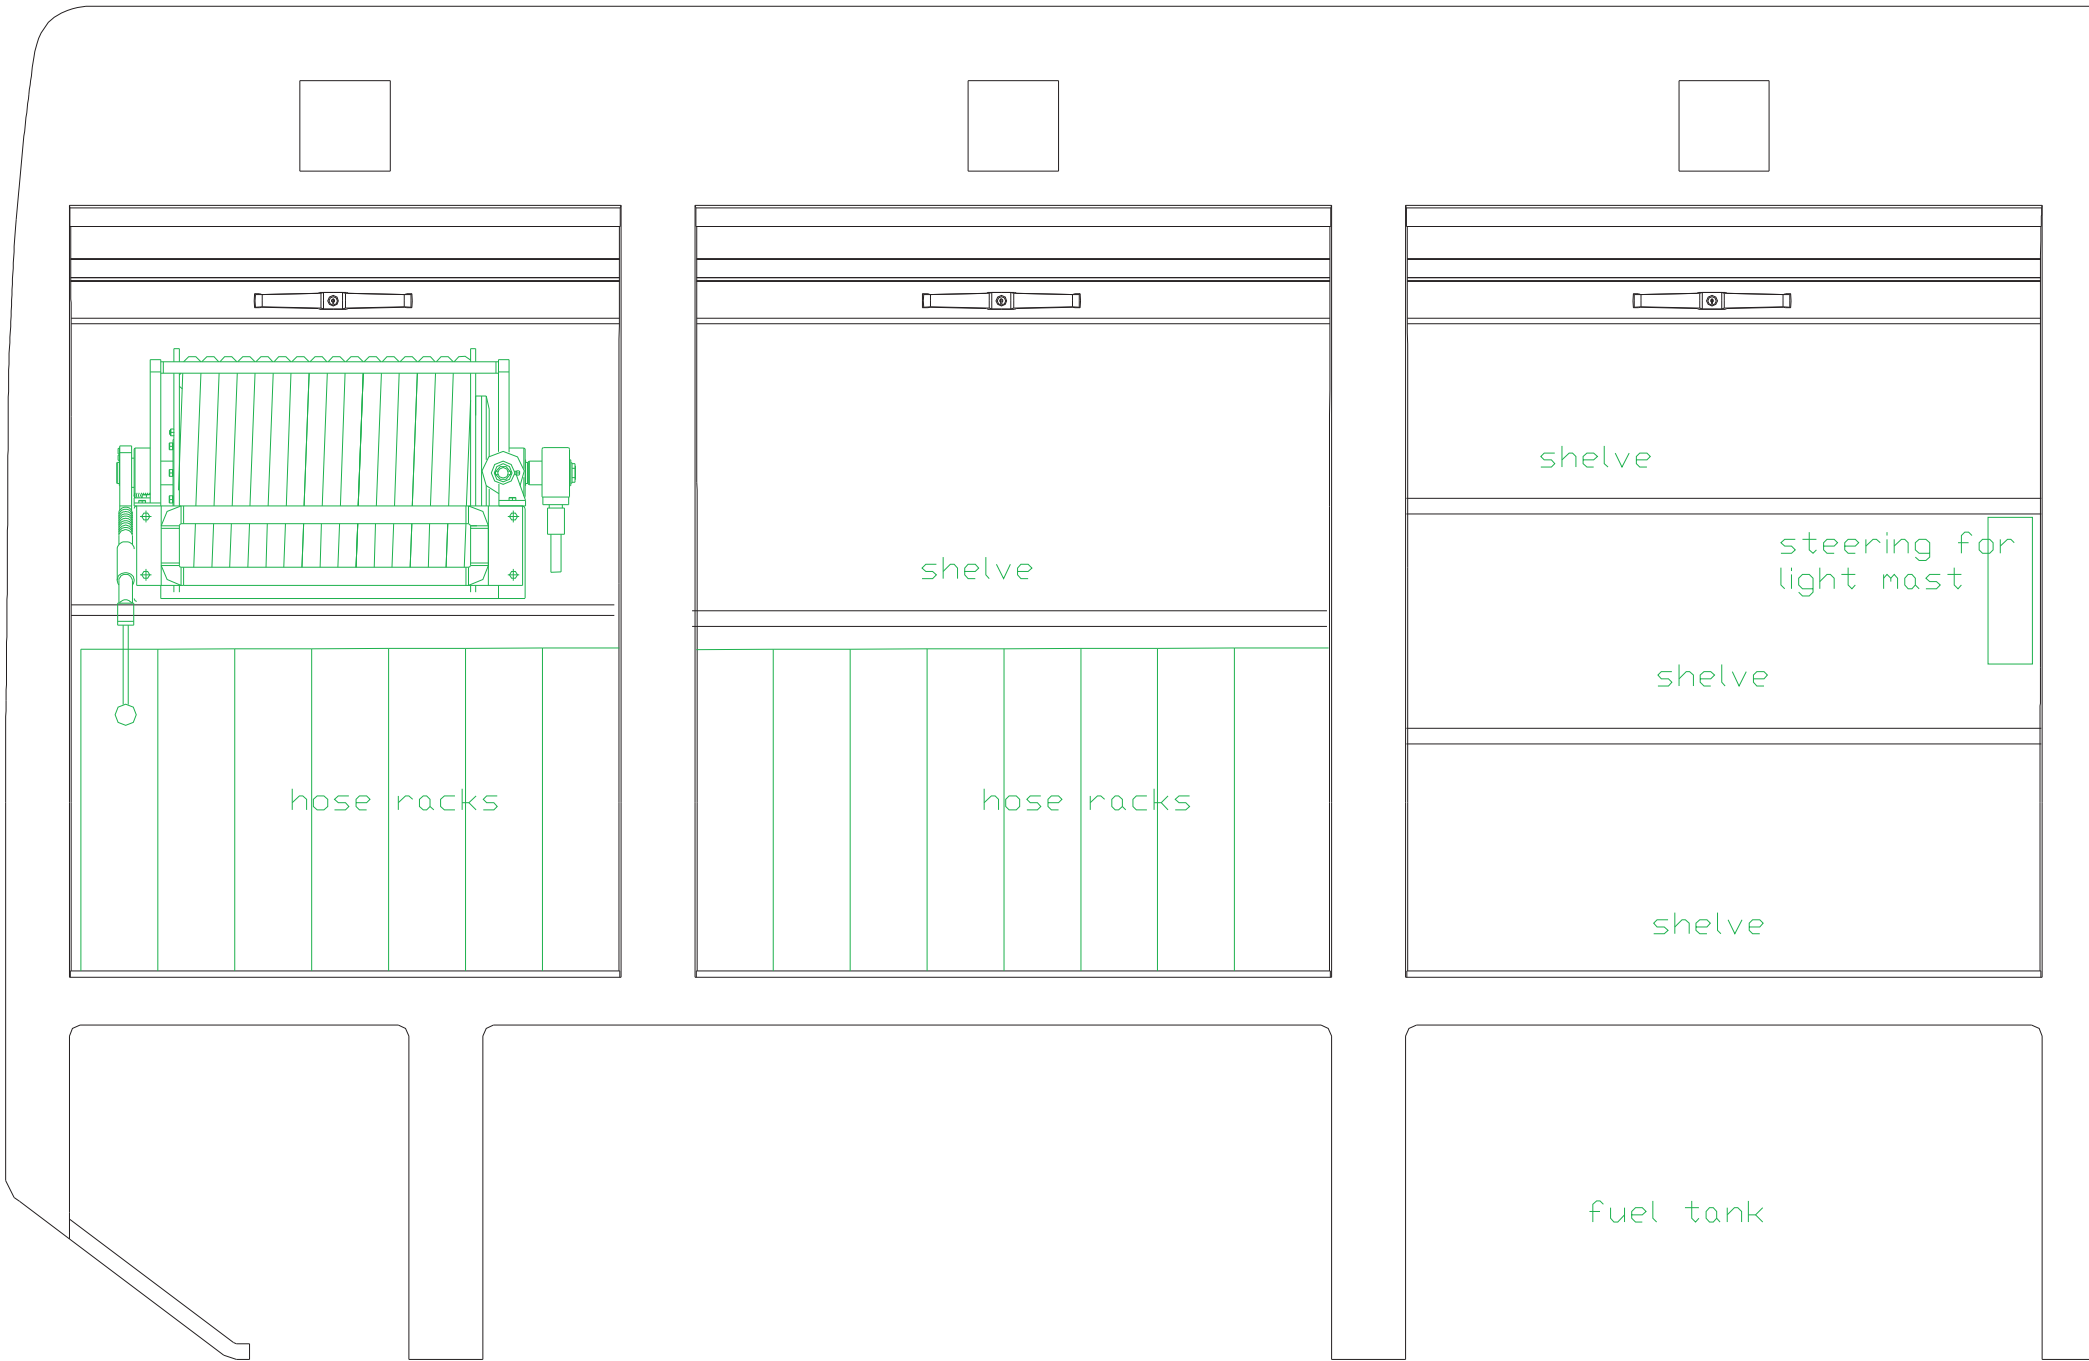

roll out drawer

hose racks

shelve

hose racks

shelve

steering for  
light mast

shelve

shelve

fuel tank